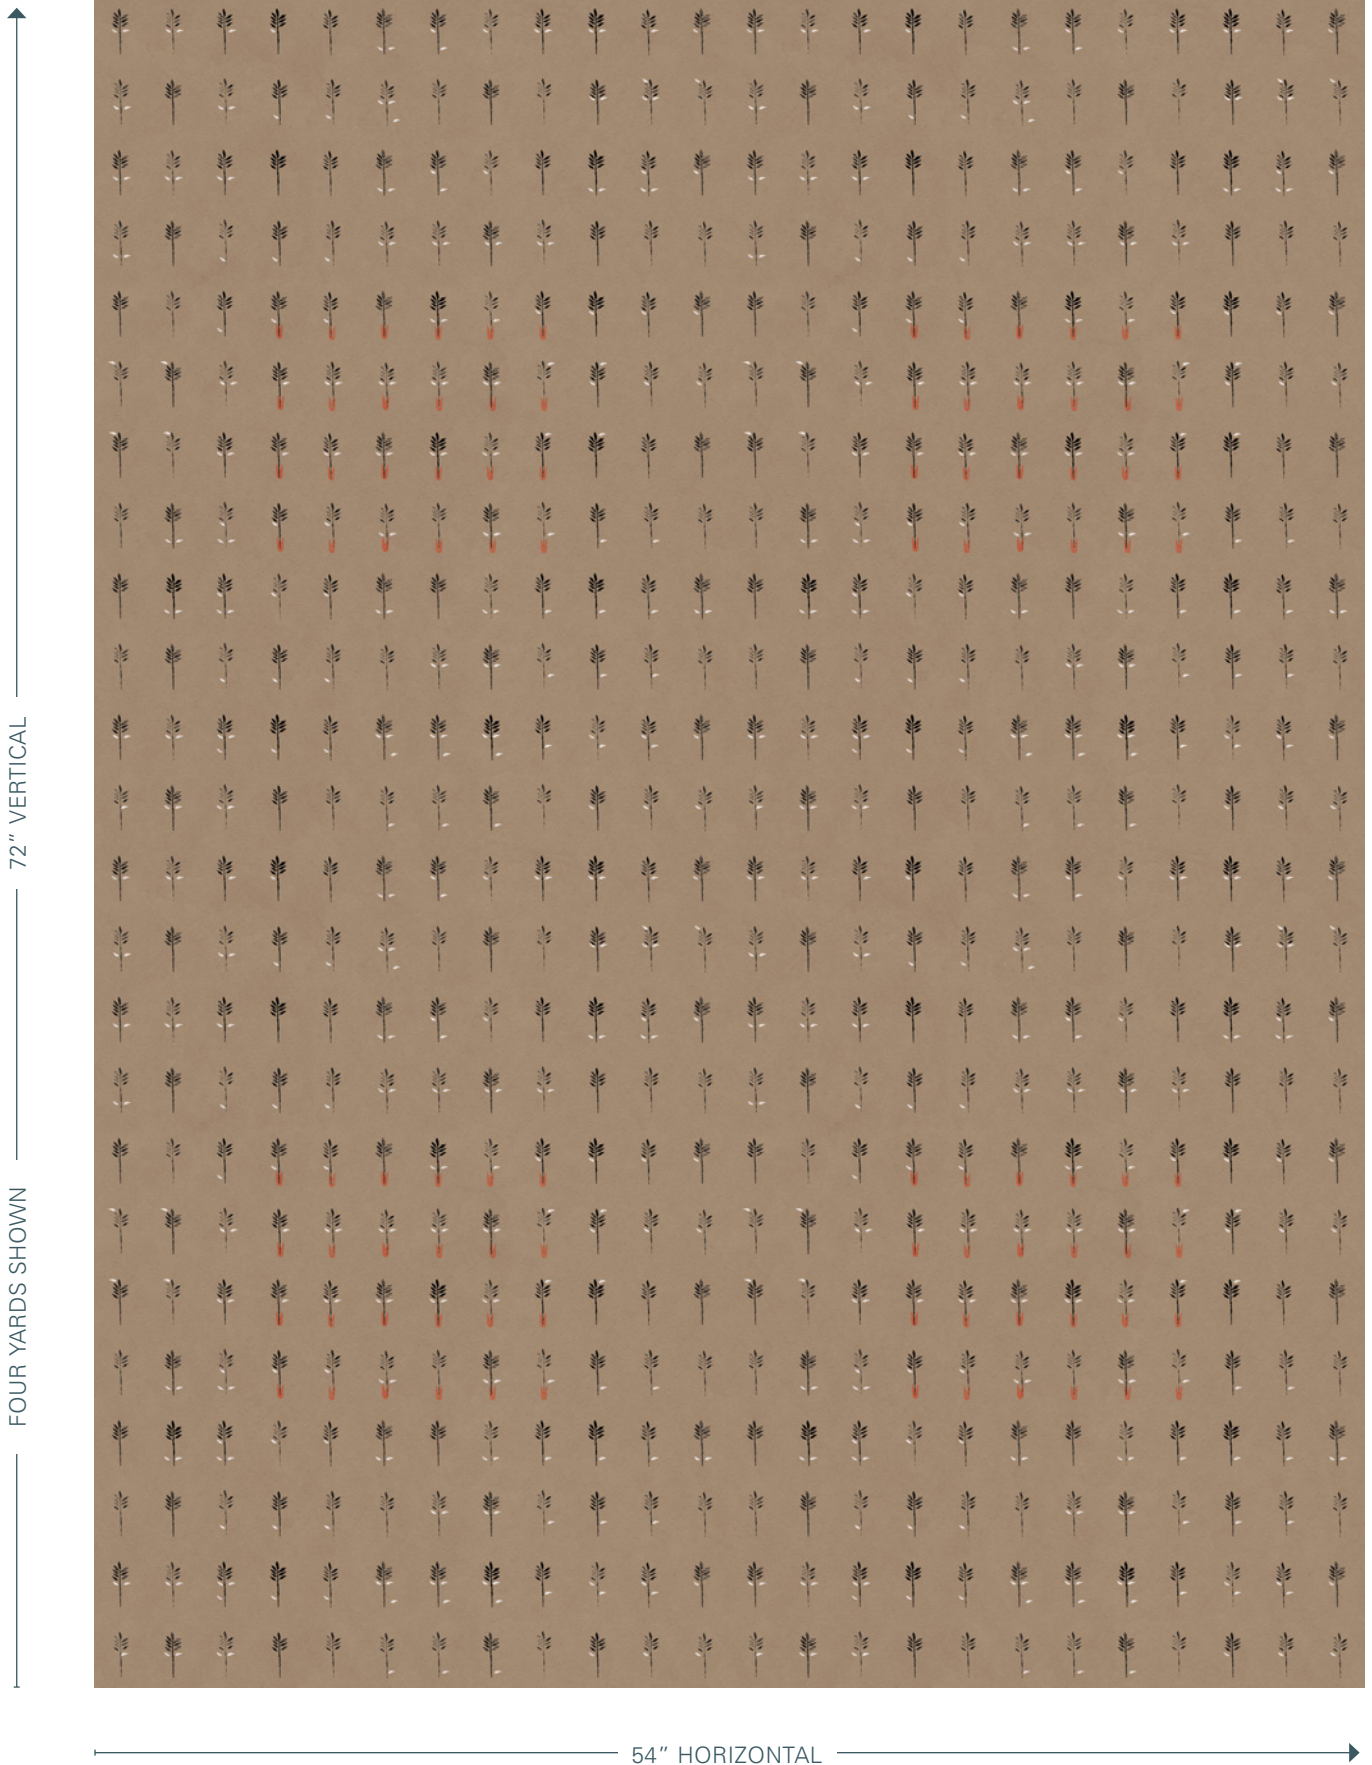

# FAYCE

*Flora* non-woven fibre

COLORWAY: KRAFT / Repeat: 13.5"H x 18" V  
*packed in continuous yards, untrimmed, trims to 27" wide*

*Straight match*

# FAYCE

*Flora* non-woven fibre

COLORWAY: KRAFT / Repeat: 13.5"H x 18" V  
packed in continuous yards, untrimmed, trims to 27" wide  
Straight match

54" HORIZONTAL