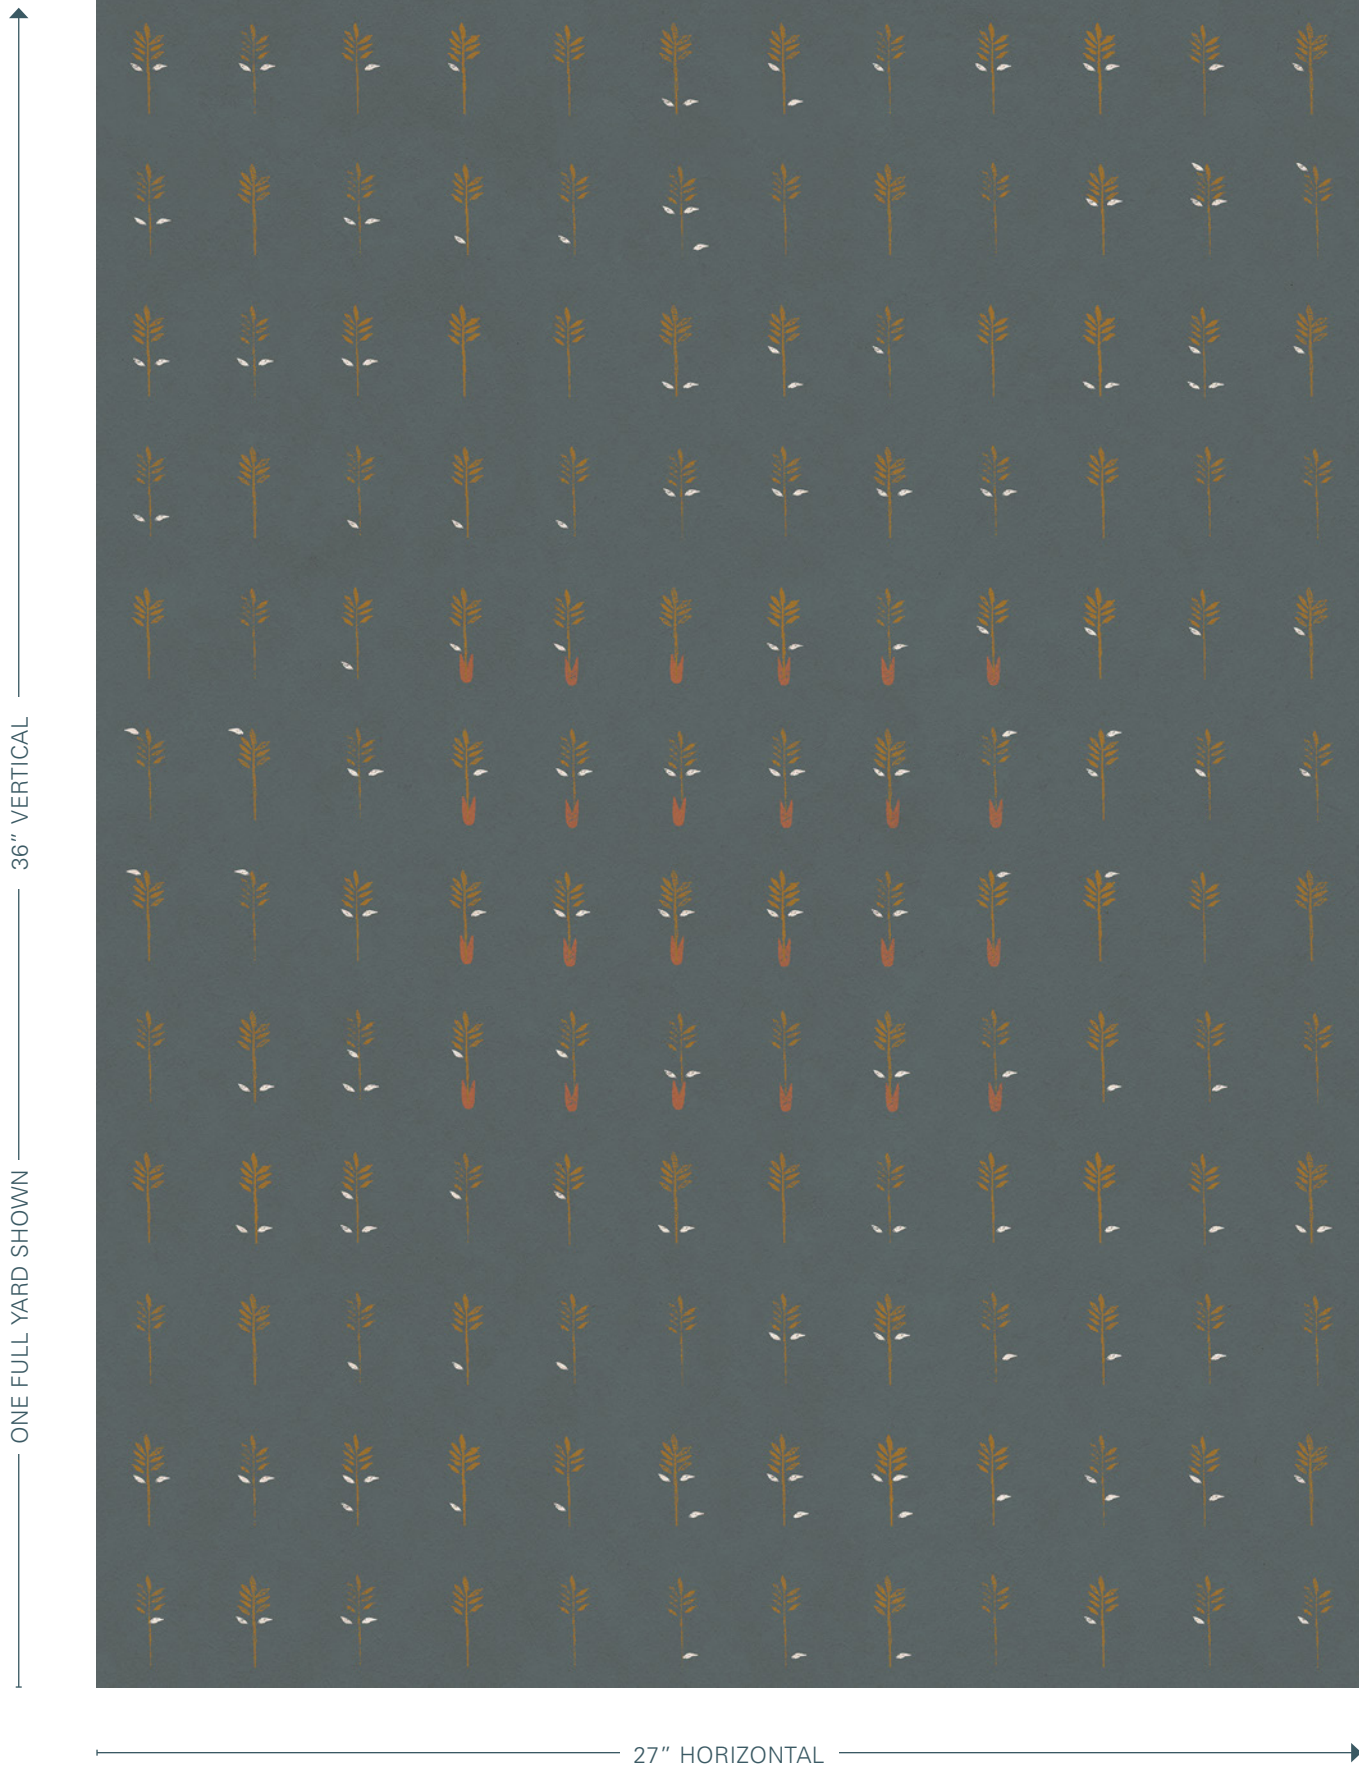

FAYCE

Flora non-woven fibre

COLORWAY: MUTED TEAL / Repeat: 13.5"H x 18" V
packed in continuous yards, untrimmed, trims to 27" wide

Straight match

FAYCE

Flora non-woven fibre

COLORWAY: MUTED TEAL / Repeat: 13.5"H x 18" V
packed in continuous yards, untrimmed, trims to 27" wide

Straight match