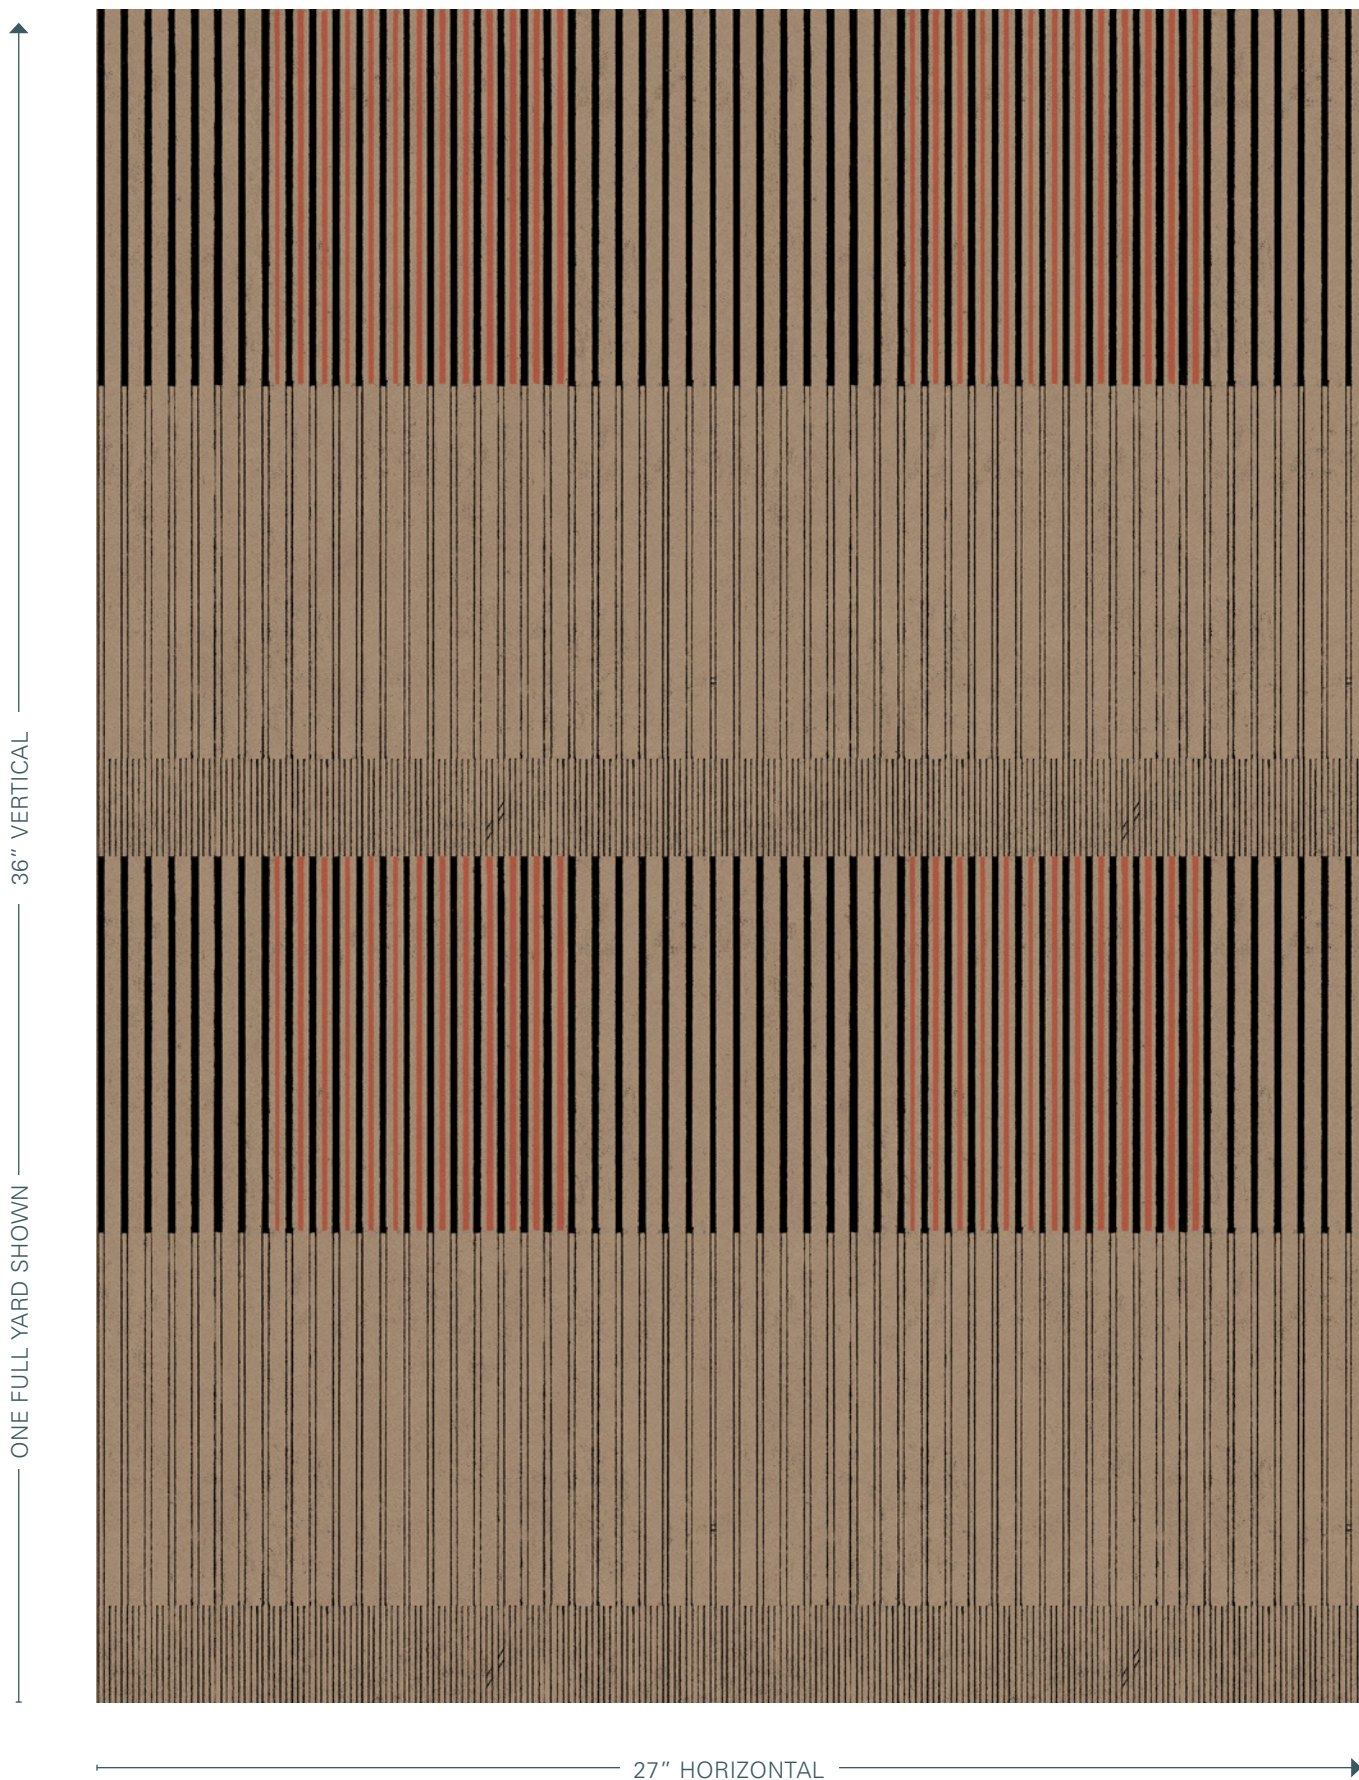

# FAYCE

*Line* non-woven fibre  
COLORWAY: KRAFT / Repeat: 13.5"H x 18" V  
*packed in continuous yards, untrimmed, trims to 27" wide*  
*Straight match*