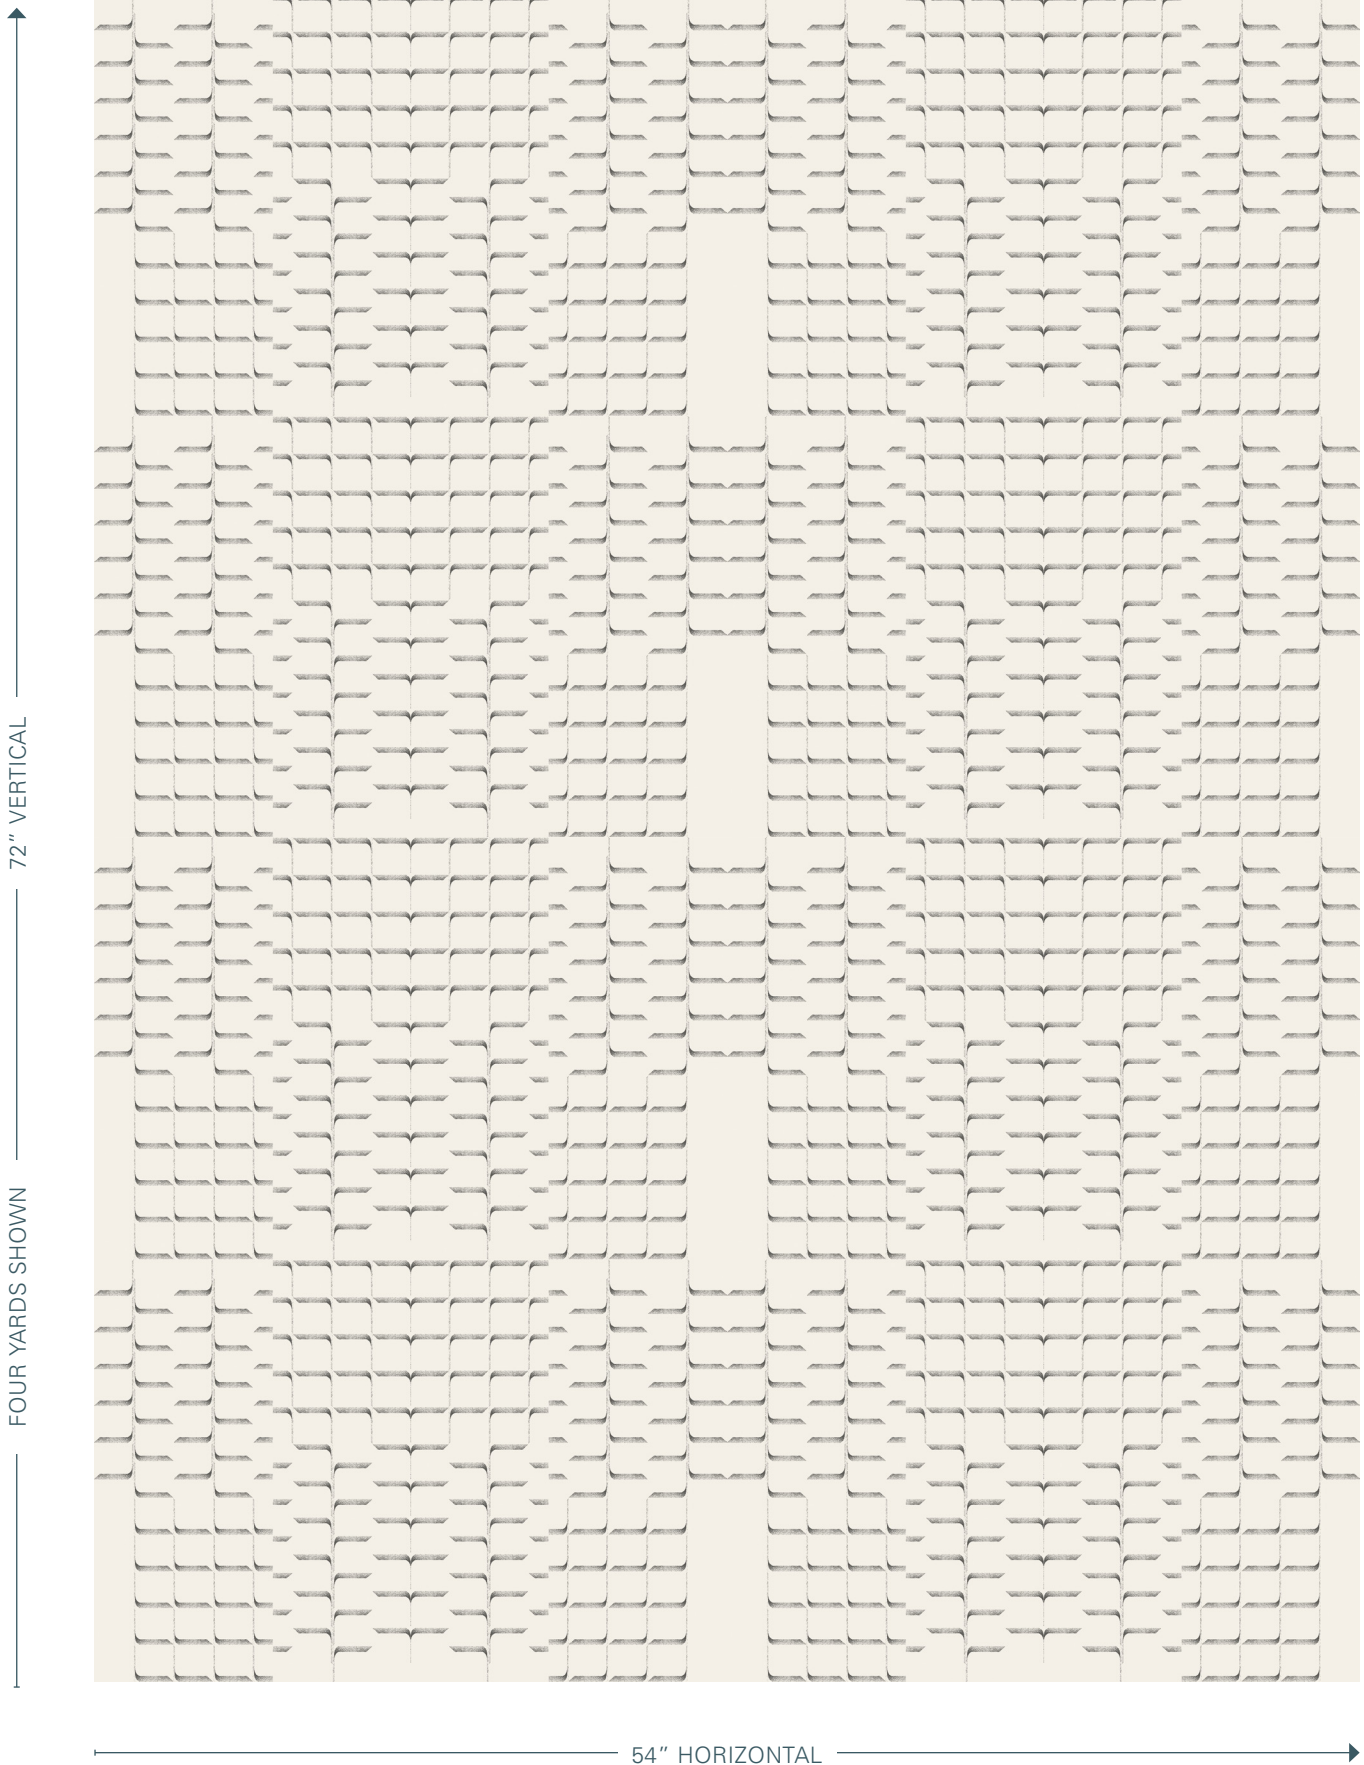

# FAYCE

*Openweave* wallcovering  
CHARCOAL & NATURAL, printed on clay coated wallpaper / Repeat: 13.5" H x 18" V  
*packed in continuous yards, untrimmed. Max bolt size: 75yds*  
*custom colors, grounds & commercial available*

72" VERTICAL

FOUR YARDS SHOWN

54" HORIZONTAL