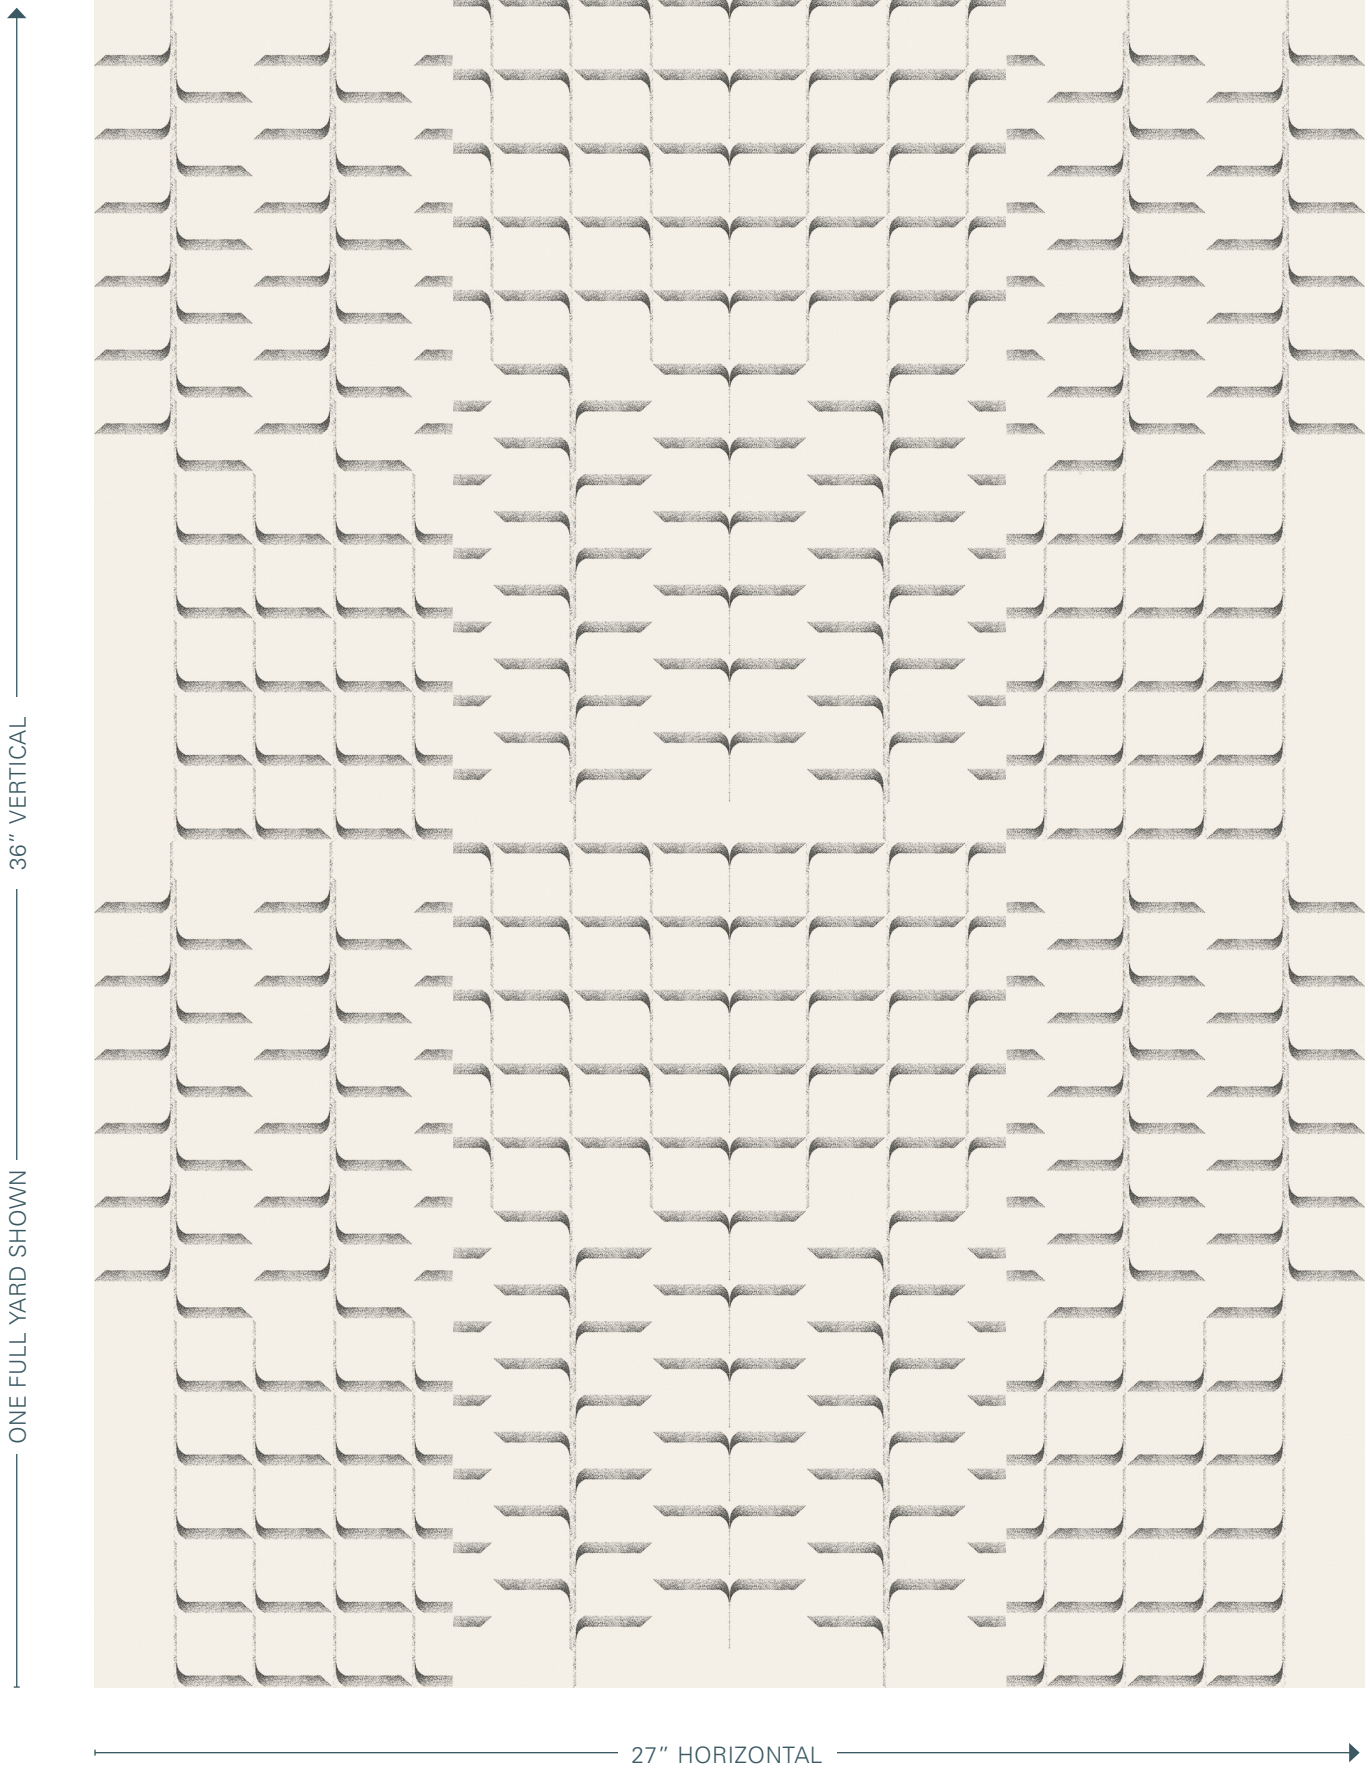

# FAYCE

*Openweave* wallcovering  
CHARCOAL & NATURAL, printed on clay coated wallpaper / Repeat: 13.5" H x 18" V  
*packed in continuous yards, untrimmed. Max bolt size: 75yds*  
*custom colors, grounds & commercial available*

72" VERTICAL

FOUR YARDS SHOWN

54" HORIZONTAL